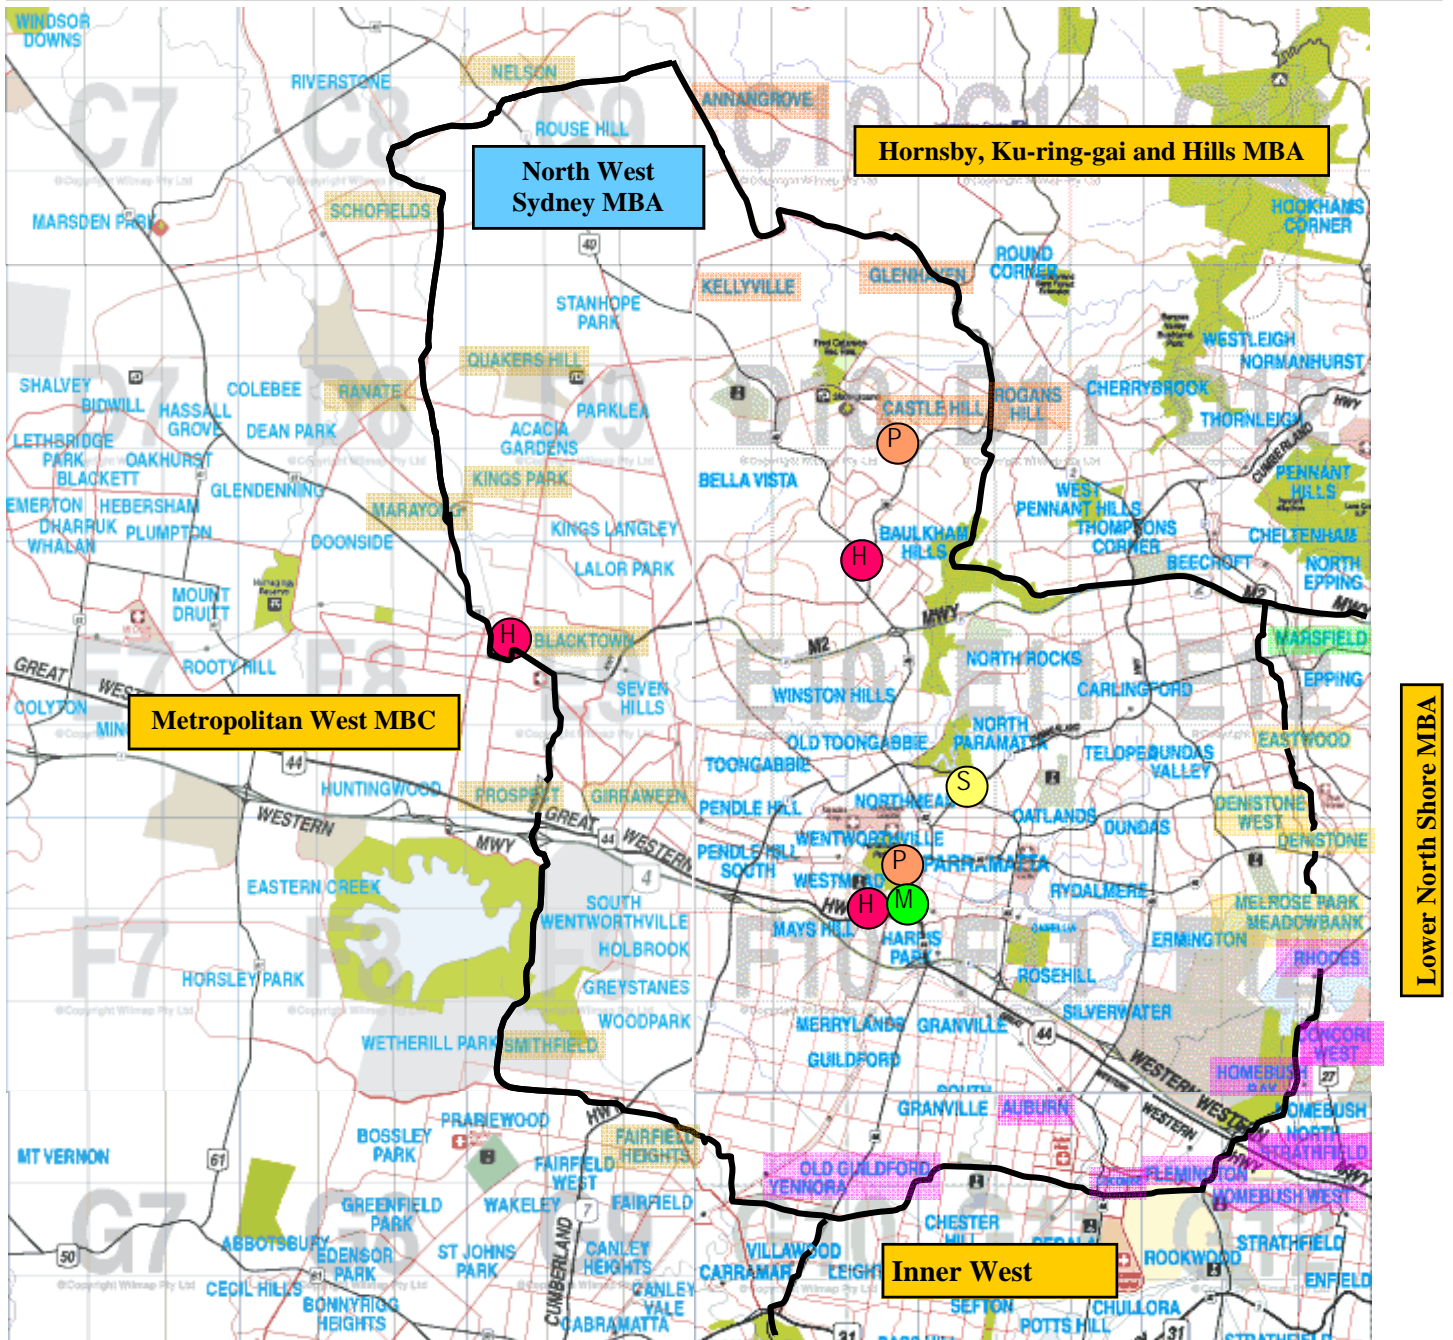

# North West Sydney MBA

- M** Monthly meetings are held at the **Domain Community Rooms**, 1 Oakes Road Westmead, on the second Monday of every month at 7:45pm.
- H** The Club contacts **The Hills Private** – Baulkham Hills, **Westmead Private Hospital** and **Westmead Public Hospital**.
- P** Playdays are run on a Wednesday at **Castle Hill Community Church**, 47 Britannia Road Castle Hill 10-12pm and on a Friday at **Domain Community Rooms**, 1 Oakes Road Westmead 10-12pm. Both run in conjunction with school terms.

-  These suburbs are also serviced by Lower North Shore MBA
-  These suburbs are also serviced by Hornsby, Ku-ring-gai and Hills MBA
-  These suburbs are also serviced by Metropolitan West MBA
-  These suburbs are also serviced by Inner West MBA